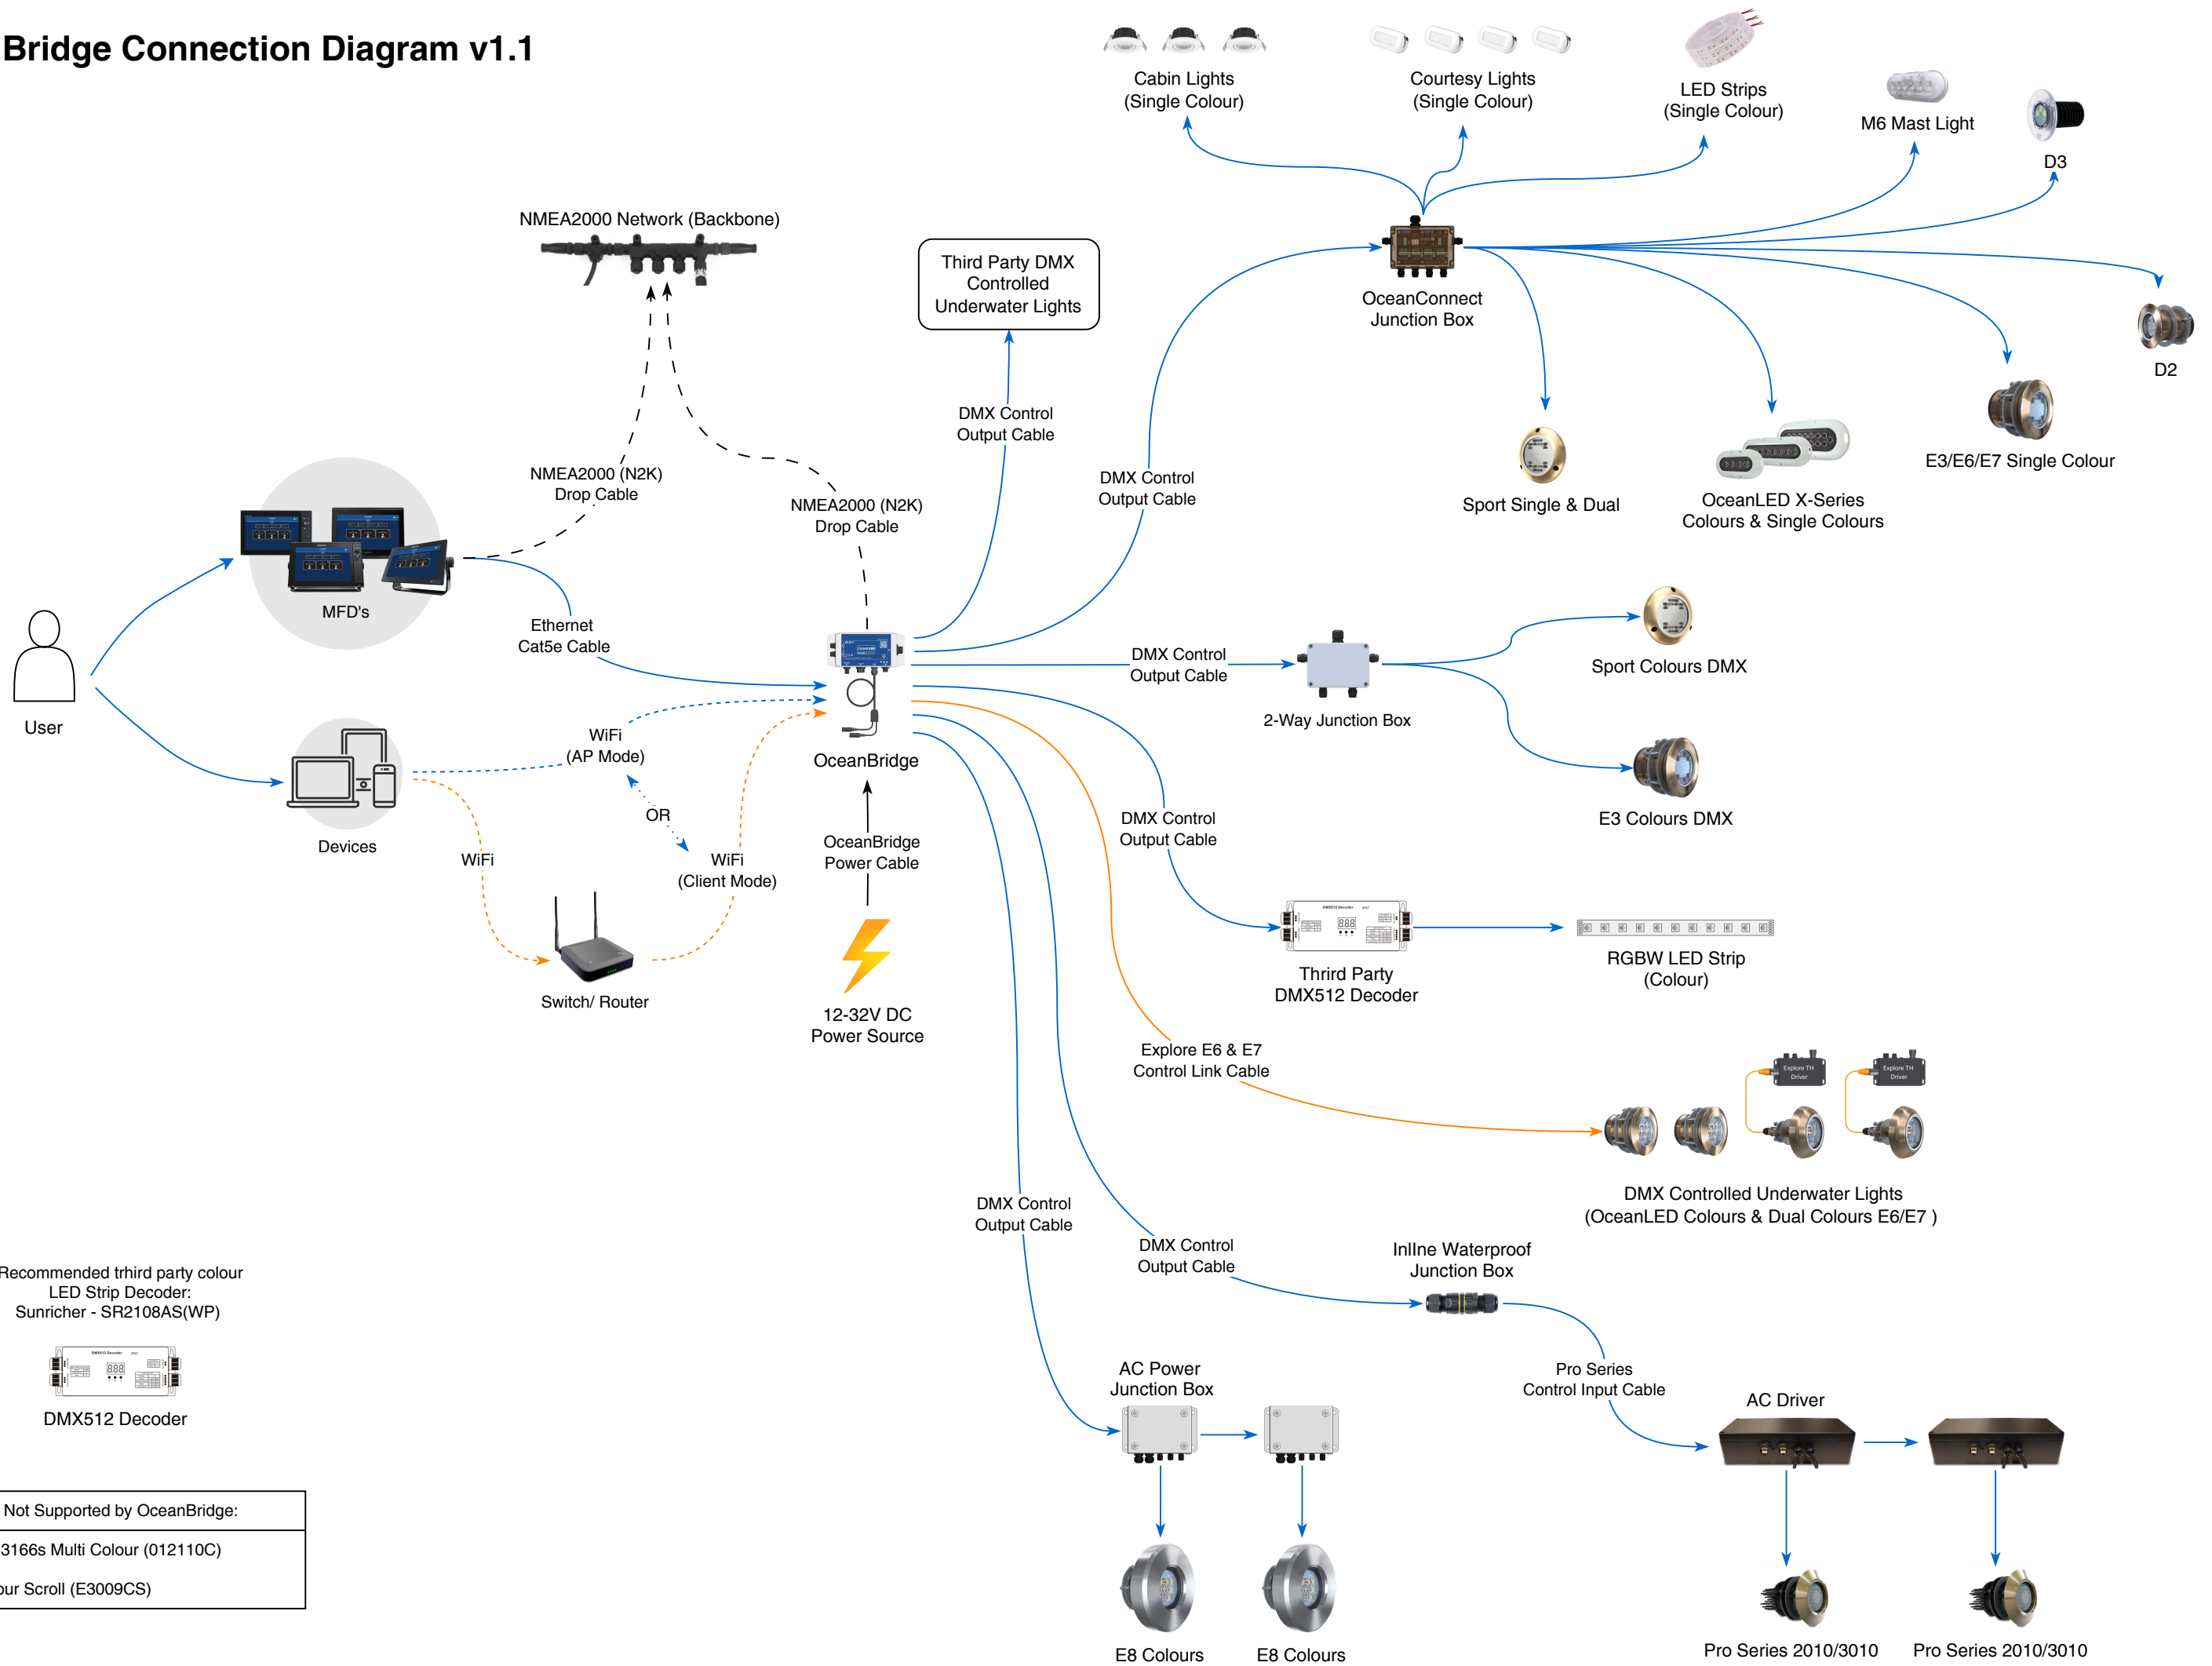

OceanBridge Connection Diagram v1.1

Recommended third party colour LED Strip Decoder: Sunricher - SR2108AS(WP)

DMX512 Decoder

Not Supported by OceanBridge:
 Sport S3166s Multi Colour (012110C)
 E3 Colour Scroll (E3009CS)